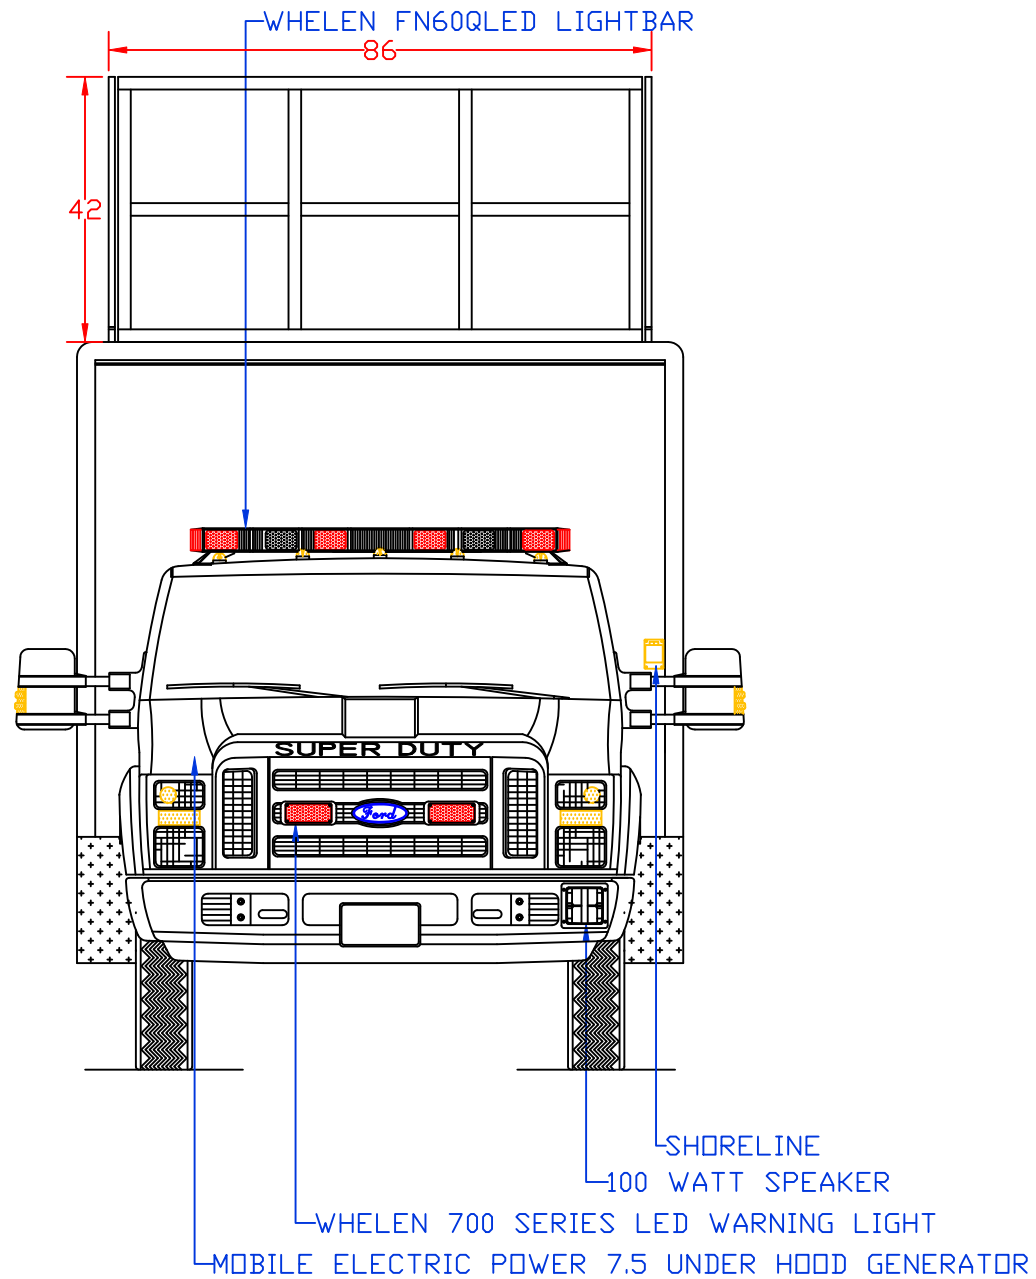

CUSTOMER APPROVED BY:

VEHICLE TYPE:HAZMAT

VIEW: FRONT

SCALE: NTS

DRAWN BY: NRW

DATE: 8/24/2009

DWG NO.: LOWELHAZMAT

CHASSIS: FORD F-550 4X4

BODY MAT'L: ALUMINUM

BODY LENGTH:180"

APPROVED BY:MP

BODY STYLE:

REVISION:

Maintainer Custom Bodies, Inc.

909 So. East St.
Rock Rapids, Ia. 51246

800-843-4288 Toll Free
712-472-4725 Phone

PROPOSAL FOR: CITY OF LOWELL, MASSACHUSETTS