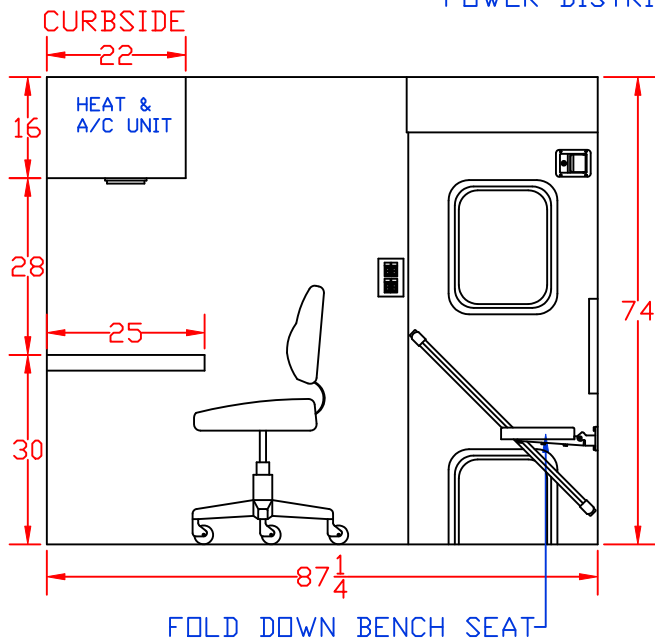

BODY LENGTH:180"

APPROVED BY:MP

BODY STYLE:

REVISION:

Maintainer Custom Bodies, Inc.

909 So. East St.
Rock Rapids, Ia. 51246

800-843-4288 Toll Free
712-472-4725 Phone

PROPOSAL FOR: CITY OF LOWELL, MASSACHUSETTS