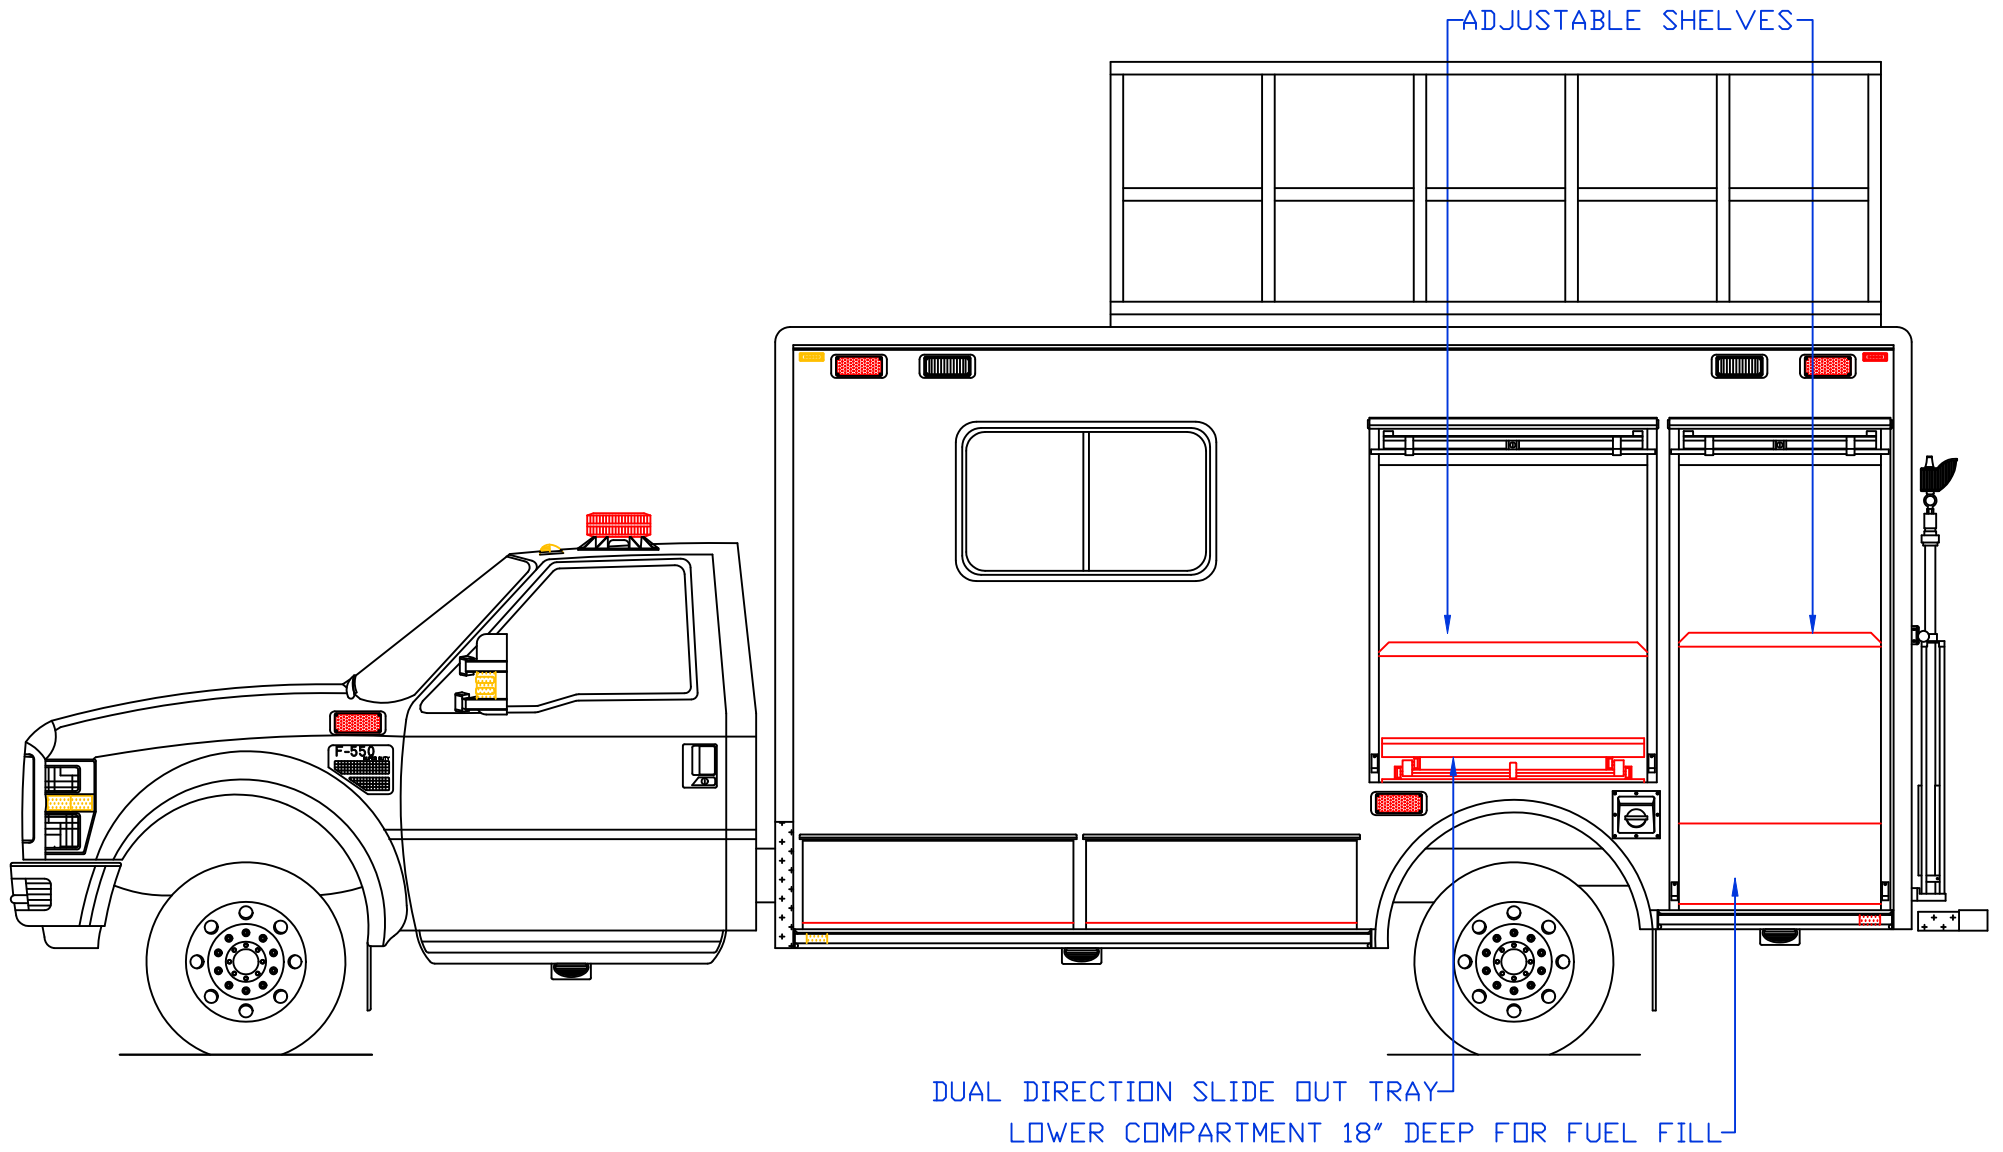

CUSTOMER APPROVED BY:

VEHICLE TYPE: HAZMAT	CHASSIS: FORD F-550 4X4
VIEW: STREETSIDE COMPARTMENT LAYOUT	BODY MAT'L: ALUMINUM
SCALE: NTS	BODY LENGTH: 180"
DRAWN BY: NRW	APPROVED BY: MP
DATE: 8/24/2009	BODY STYLE:
DWG NO.: LOWELHAZMAT	REVISION:

Maintainer Custom Bodies, Inc.
909 So. East St. 800-843-4288 Toll Free
Rock Rapids, Ia. 51246 712-472-4725 Phone

PROPOSAL FOR: CITY OF LOWELL, MASSACHUSETTS