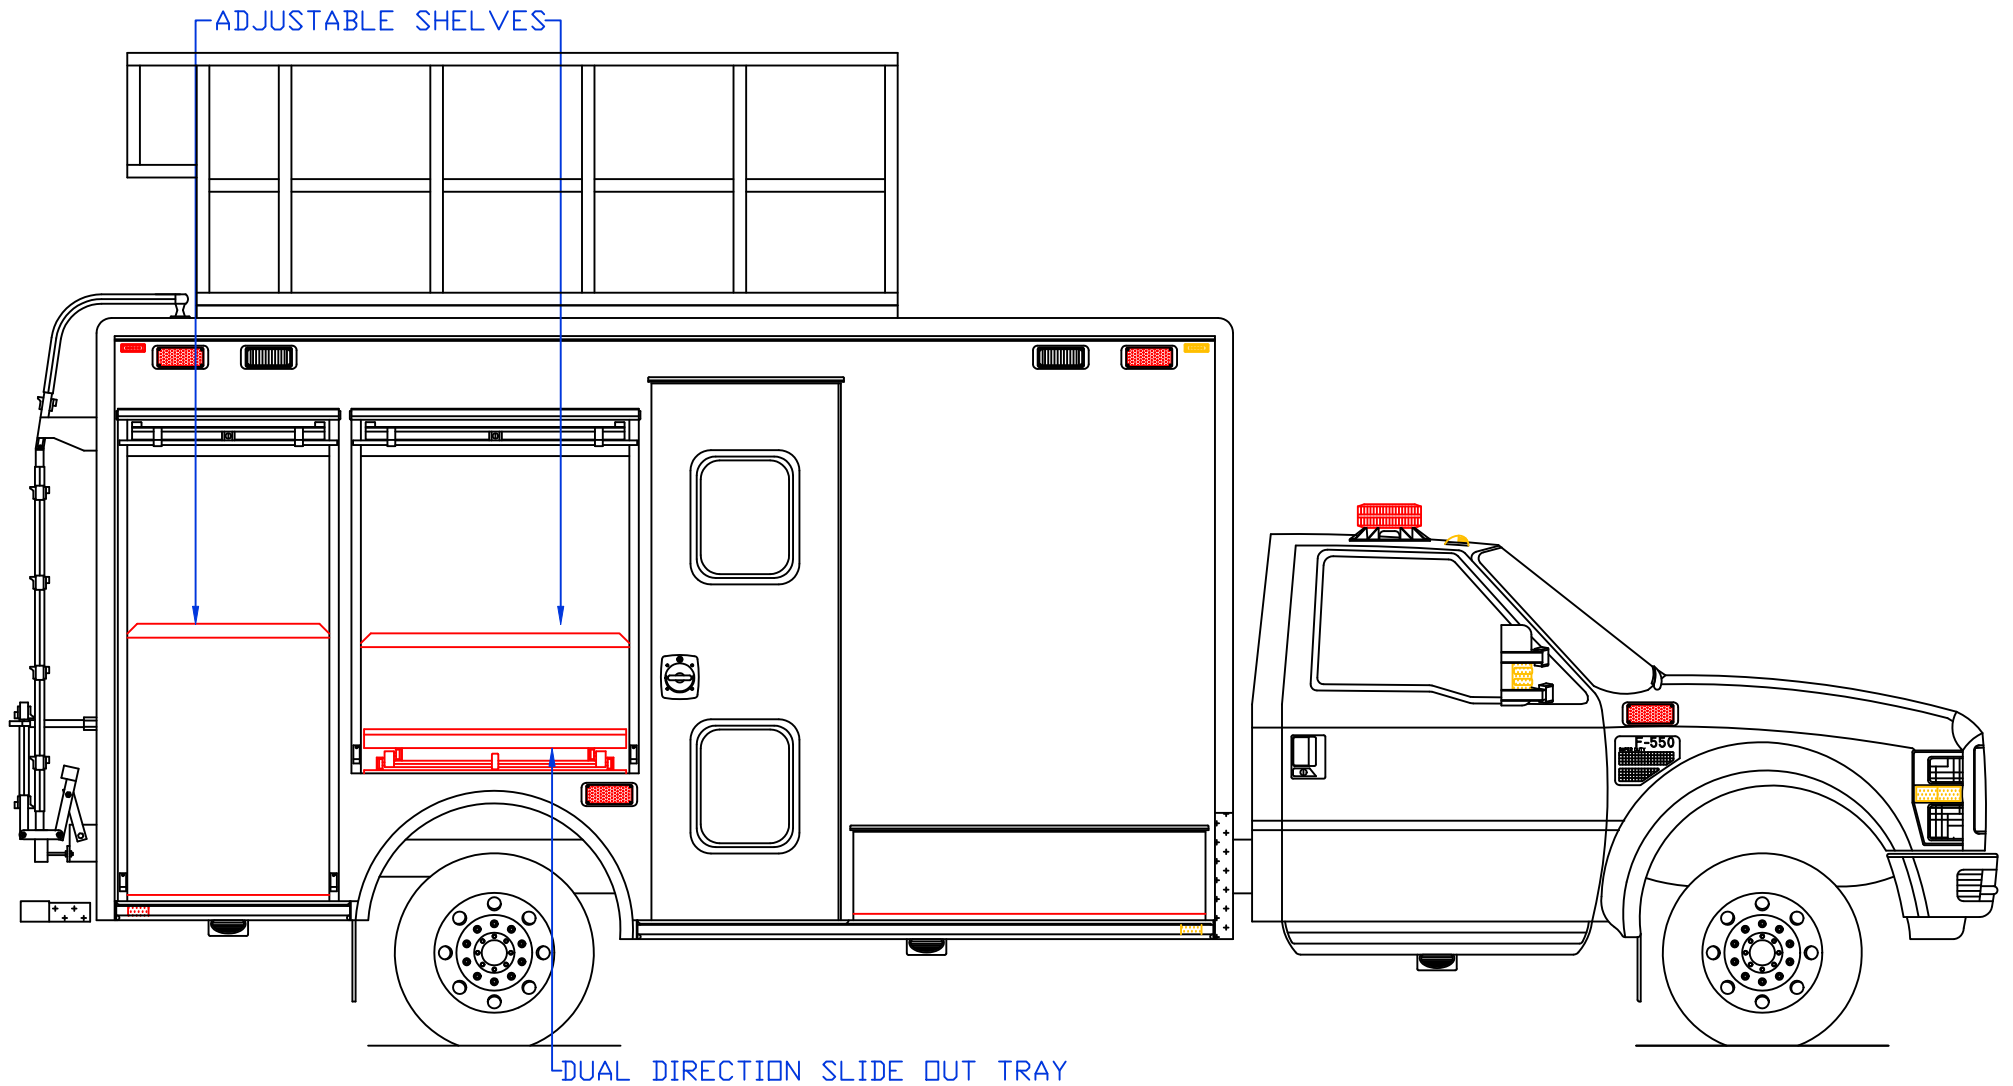

CUSTOMER APPROVED BY:

VEHICLE TYPE:HAZMAT

VIEW: CURBSIDE COMPARTMENT LAYOUT

SCALE: NTS

DRAWN BY: NRW

DATE: 8/24/2009

DWG NO.: LOWELHAZMAT

CHASSIS: FORD F-550 4X4

BODY MAT'L: ALUMINUM

BODY LENGTH:180"

APPROVED BY:MP

BODY STYLE:

REVISION:

Maintainer Custom Bodies, Inc.

909 So. East St.
Rock Rapids, Ia. 51246

800-843-4288 Toll Free
712-472-4725 Phone

PROPOSAL FOR: CITY OF LOWELL, MASSACHUSETTS