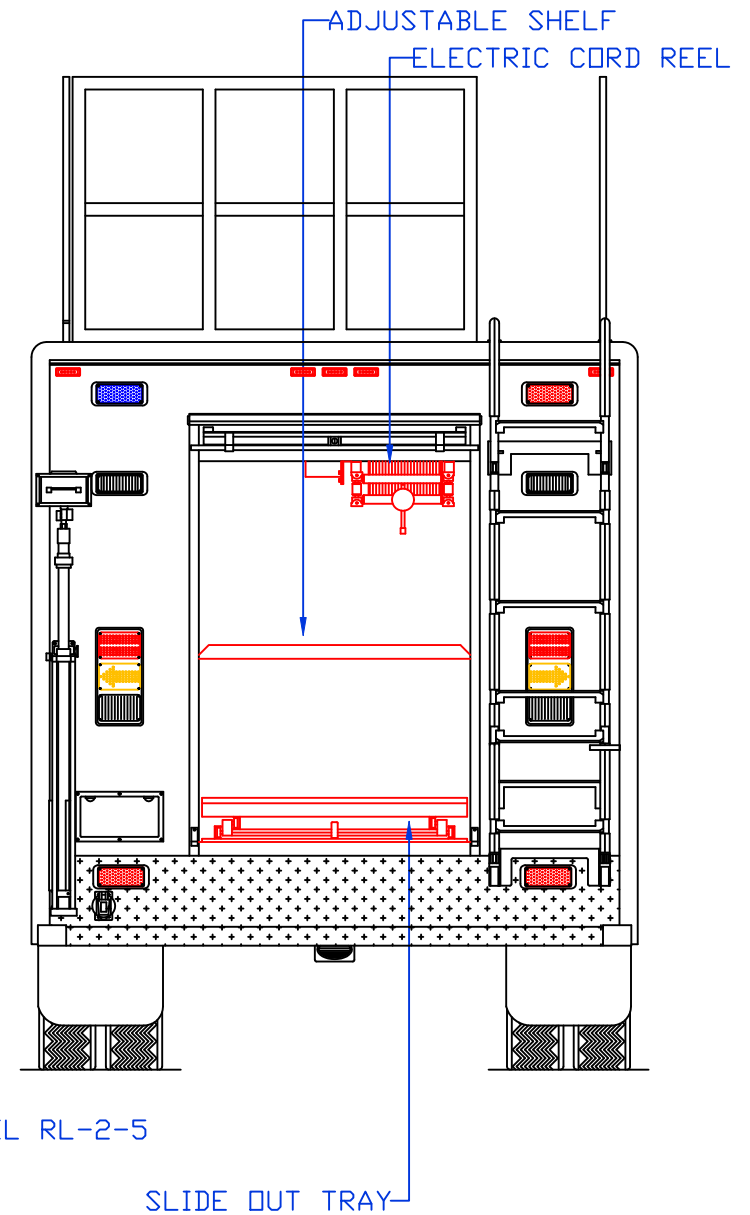

CUSTOMER APPROVED BY:

VEHICLE TYPE:HAZMAT

VIEW: REAR & REAR COMPARTMENT LAYOUT

SCALE: NTS

DRAWN BY: NRW

DATE: 8/24/2009

DWG NO.: LOWELHAZMAT

CHASSIS: FORD F-550 4X4

BODY MAT'L: ALUMINUM

BODY LENGTH:180"

APPROVED BY:MP

BODY STYLE:

REVISION:

Maintainer Custom Bodies, Inc.

909 So. East St.
Rock Rapids, Ia. 51246

800-843-4288 Toll Free
712-472-4725 Phone

PROPOSAL FOR: CITY OF LOWELL, MASSACHUSETTS