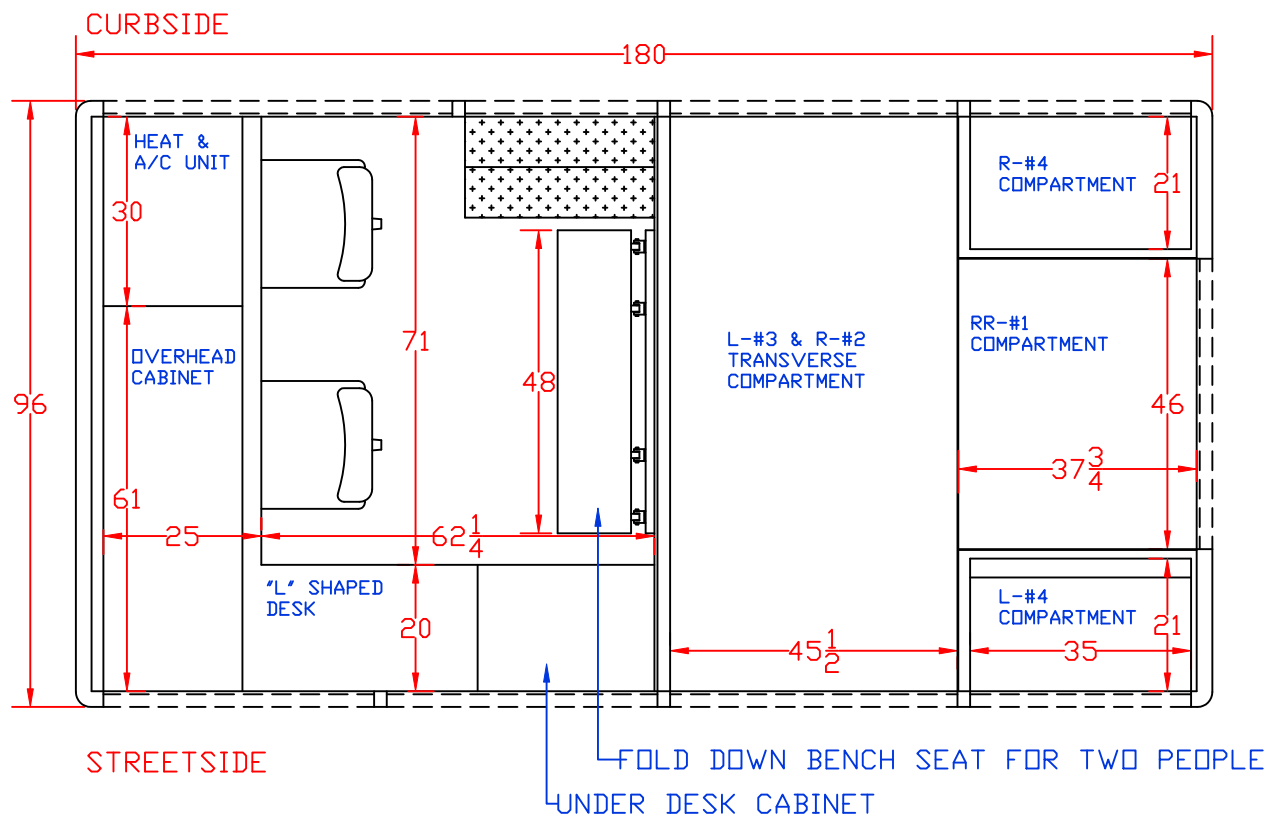

CUSTOMER APPROVED BY: _____

VEHICLE TYPE: HAZMAT	CHASSIS: FORD F-550 4X4
VIEW: TOP	BODY MAT'L: ALUMINUM
SCALE: NTS	BODY LENGTH: 180"
DRAWN BY: NRW	APPROVED BY: MP
DATE: 8/24/2009	BODY STYLE:
DWG NO.: LOWELLHAZMAT	REVISION:

Maintainer Custom Bodies, Inc.

909 So. East St. 800-843-4288 Toll Free
Rock Rapids, Ia. 51246 712-472-4725 Phone

PROPOSAL FOR: CITY OF LOWELL, MASSACHUSETTS