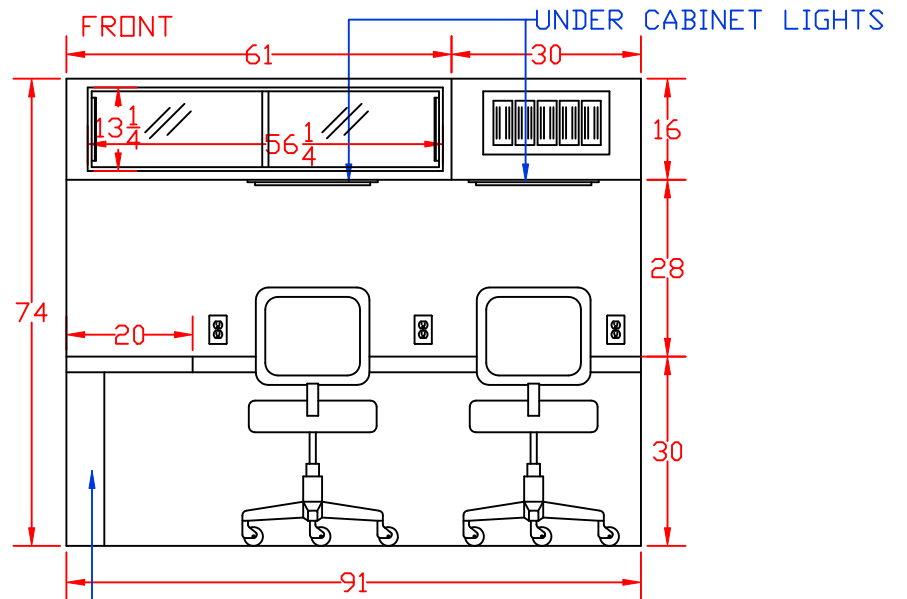

BODY LENGTH:180"

APPROVED BY:MP

BODY STYLE:

REVISION:

Maintainer Custom Bodies, Inc.

909 So. East St.
Rock Rapids, Ia. 51246

800-843-4288 Toll Free
712-472-4725 Phone

PROPOSAL FOR: CITY OF LOWELL, MASSACHUSETTS