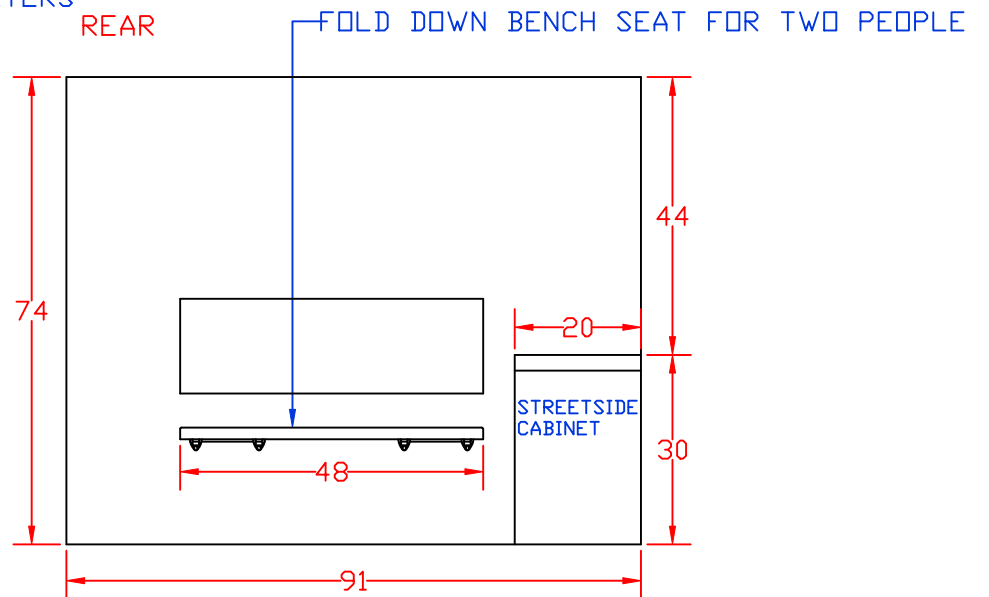

CUSTOMER APPROVED BY:

VEHICLE TYPE: HAZMAT

VIEW: CREW AREA

SCALE: NTS

DRAWN BY: NRW

DATE: 8/24/2009

DWG NO.: LOWELHAZMAT

CHASSIS: FORD F-550 4X4

BODY MAT'L: ALUMINUM

BODY LENGTH: 180"

APPROVED BY: MP

BODY STYLE:

REVISION:

Maintainer Custom Bodies, Inc.

909 So. East St.
Rock Rapids, Ia. 51246

800-843-4288 Toll Free
712-472-4725 Phone

PROPOSAL FOR: CITY OF LOWELL, MASSACHUSETTS