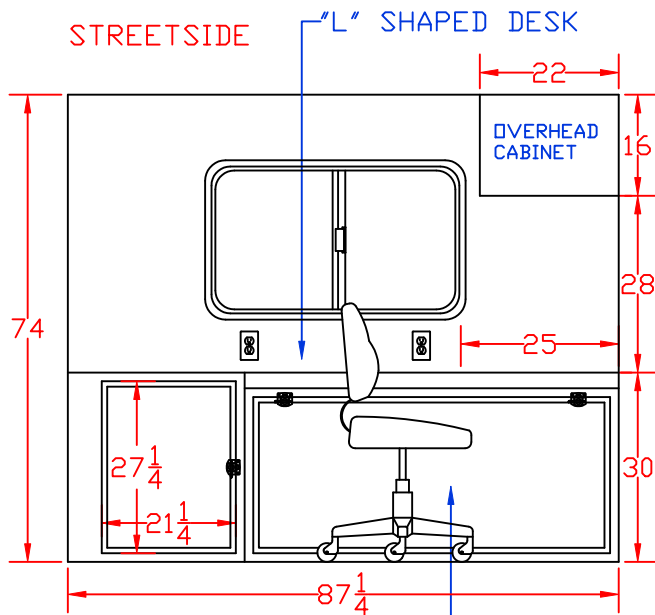

BODY LENGTH:180"

APPROVED BY:MP

BODY STYLE:

REVISION:

Maintainer Custom Bodies, Inc.

909 So. East St.
Rock Rapids, Ia. 51246

800-843-4288 Toll Free
712-472-4725 Phone

PROPOSAL FOR: CITY OF LOWELL, MASSACHUSETTS