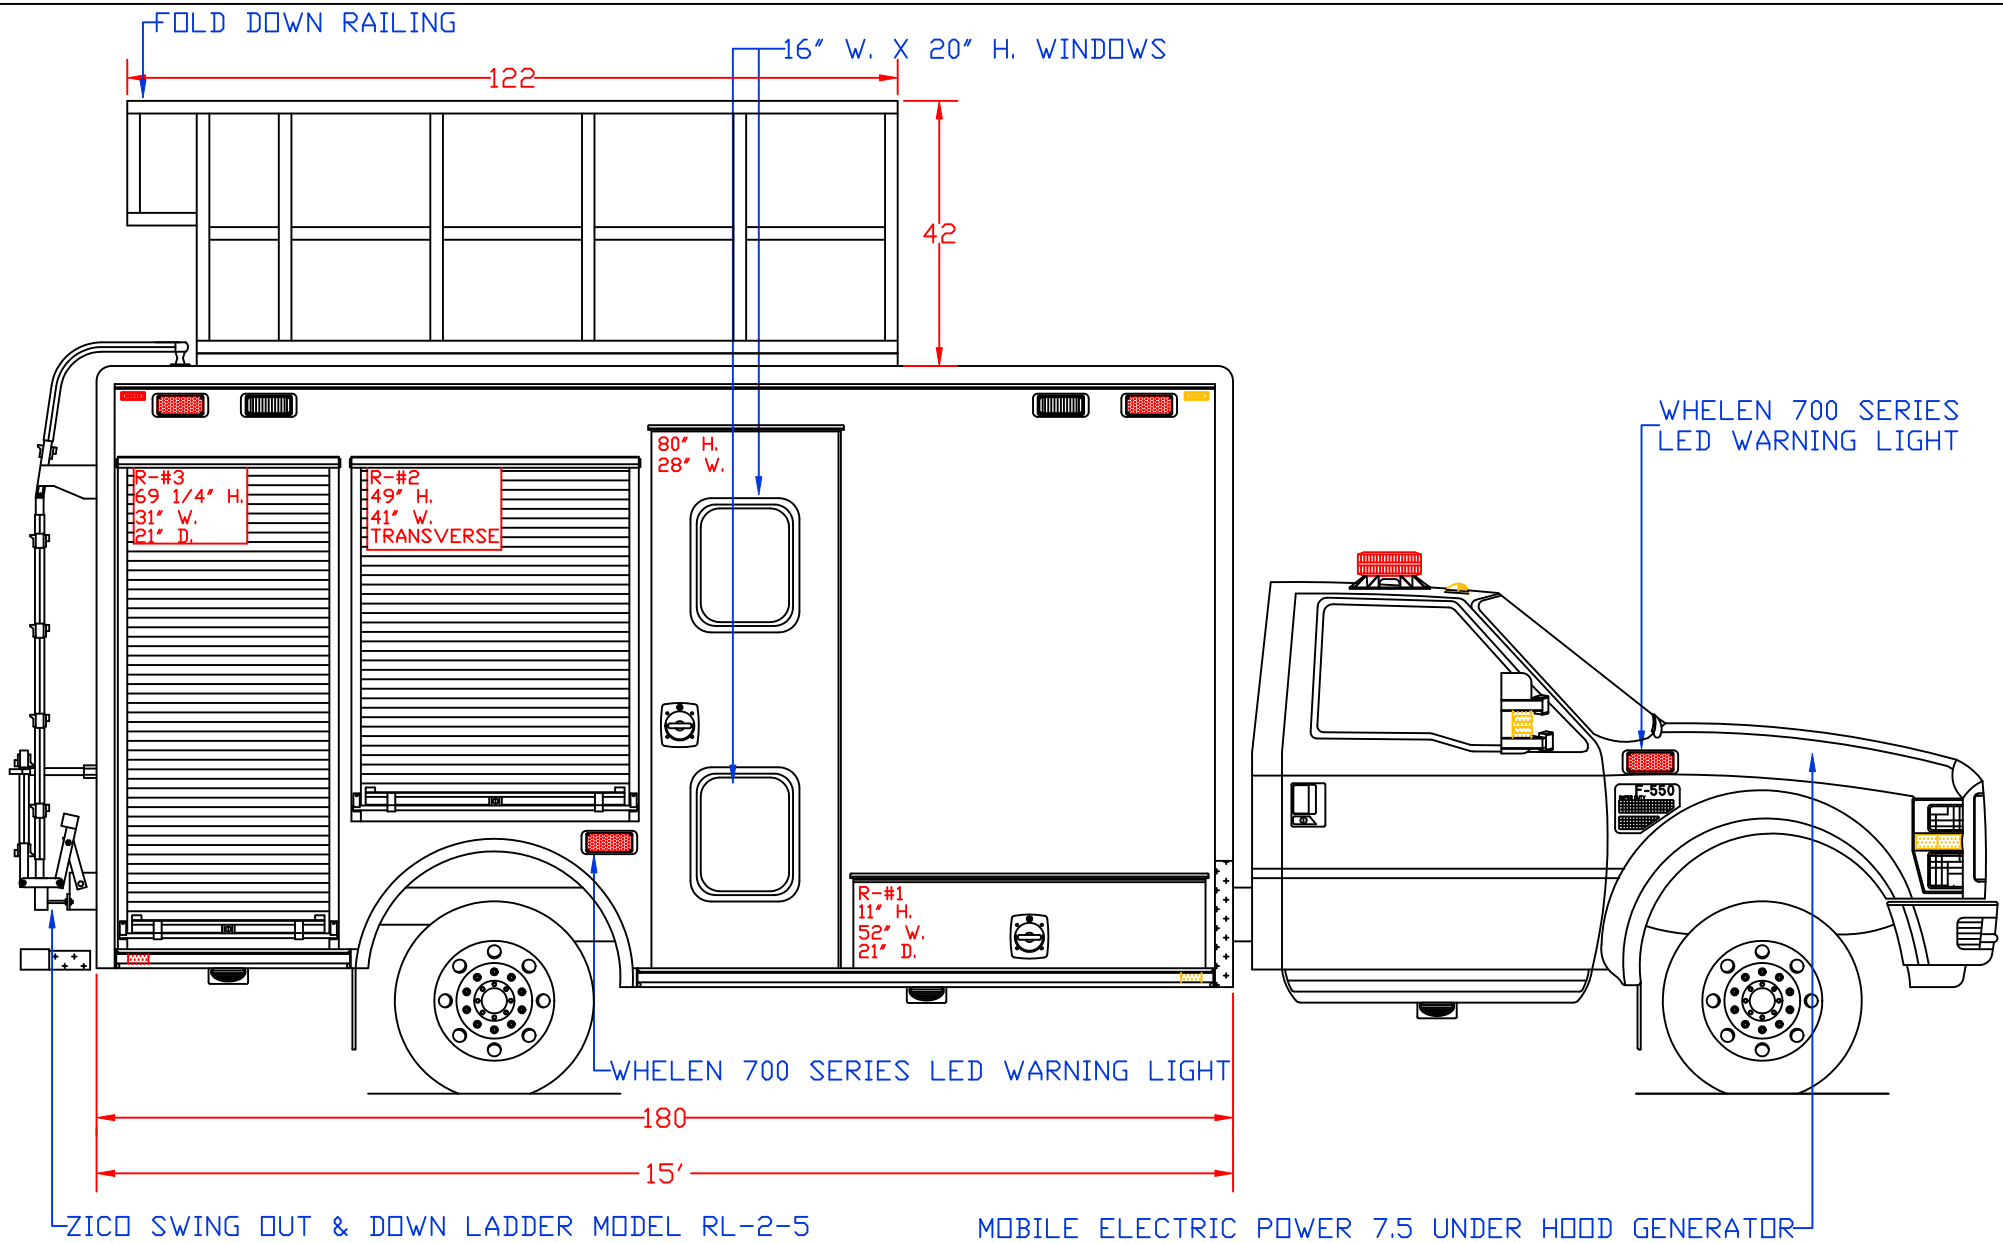

ZICO SWING OUT & DOWN LADDER MODEL RL-2-5

MOBILE ELECTRIC POWER 7.5 UNDER HOOD GENERATOR

Maintainer Custom Bodies, Inc.

909 So. East St.
Rock Rapids, Ia. 51246

800-843-4288 Toll Free
712-472-4725 Phone

CUSTOMER APPROVED BY:

VEHICLE TYPE:HAZMAT

VIEW: CURBSIDE

SCALE: NTS

DRAWN BY: NRW

DATE: 8/24/2009

DWG NO.: LOWELHAZMAT

CHASSIS: FORD F-550 4X4

BODY MAT'L: ALUMINUM

BODY LENGTH:180"

APPROVED BY:MP

BODY STYLE:

REVISION:

PROPOSAL FOR: CITY OF LOWELL, MASSACHUSETTS