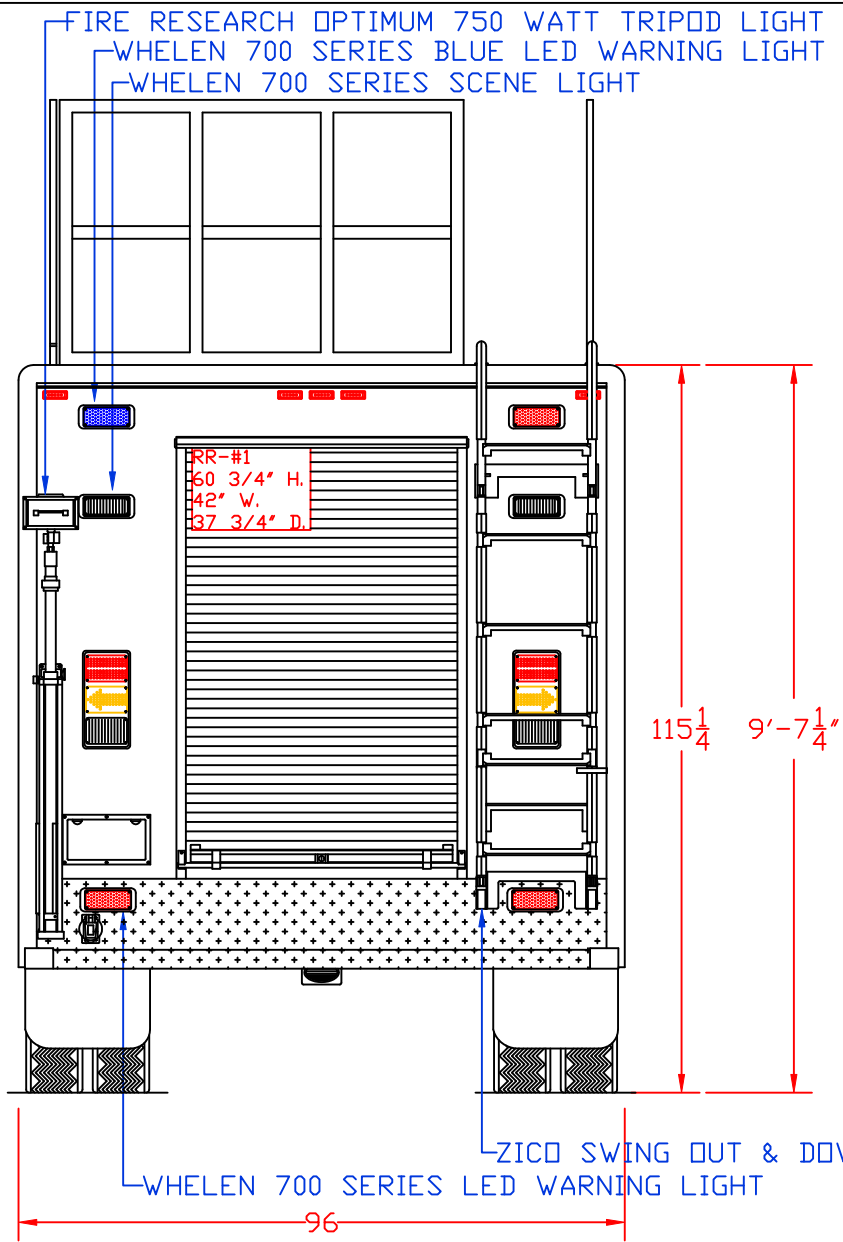

BODY MAT'L: ALUMINUM

BODY LENGTH:180"

APPROVED BY:MP

BODY STYLE:

REVISION:

PROPOSAL FOR: CITY OF LOWELL, MASSACHUSETTS

CUSTOMER APPROVED BY:

VEHICLE TYPE:HAZMAT